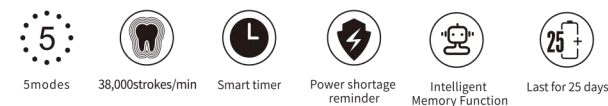

weight:77.5g
 Size:25.6*25.5*225mm (L*W*H)
 Power source: DC5V,USB charging & wireless charging
 Battery type:3.7V,260mAh lithium battery
 Optional:USB charging or inductive charging

PRO SONIC SERIES

SEAGO GROUP
赛嘉集团
SINCE 2003

SG-958 IPX7

- Up to 40,000 strokes/min, Super effective cleaning;
- 5 brushing modes offer varying oral care needs.
- Battery power indication

weight:79g
 Size:27.6*26*227mm (L*W*H)
 Power source:DC5V,USB charging
 Battery type: 3.7V,260mAh lithium battery

SG-548 IPX7

- Up to 38,000 strokes/min, Super effective cleaning;
- Multi brushing modes offer varying oral care needs.
- 3-4 hours fast charging brings 25 days long-lasting battery life;

weight:43g
 Size: φ20*227mm
 Power source:DC5V USB charging
 Battery type:1.2V,600mAh Ni-MH battery

PRO SONIC SERIES

SEAGO GROUP
赛嘉集团
SINCE 2003

SG-551 IPX7

- Up to 40,000 strokes/min, Super effective cleaning;
- Multi brushing modes offer varying oral care needs.

weight: 57g
 Size: 19.6*20.4*210mm (L*W*H)
 Power source: DC5V, USB charging
 Battery type: 3.7V, 260mAh lithium battery