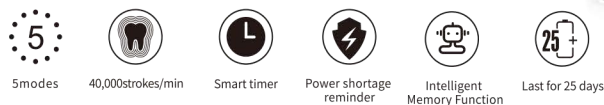

weight:109g

Size: 28.7*266*240mm (L*W*H)

Power source:DC5V USB charging

Battery type:3.7V,1500mAh lithium battery

PRO SONIC SERIES

SEAGO GROUP
赛嘉集团
SINCE 2003

SG-2303 IPX7

- Supercharged lithium battery, full charged 4 hours can last for 60 days (twice of 2mins a day).
- 5 brushing modes offer varying oral care needs.
- Battery power indication

New Arrival

weight:77g
 Size:22.6*23.8*230mm (L*W*H)
 Power source:DC5V,USB charging
 Battery type: 3.7V,700mAh lithium battery

SG-507 IPX7

- Up to 40,000 strokes/min, Super effective cleaning;
- 5 brushing modes offer varying oral care needs.
- Wireless charging stand is optional

weight:77.5g
 Size:25.6*25.5*225mm (L*W*H)
 Power source: DC5V,USB charging & wireless charging
 Battery type:3.7V,260mAh lithium battery
 Optional:USB charging or inductive charging

PRO SONIC SERIES

SEAGO GROUP
赛嘉集团
SINCE 2003

SG-958 IPX7

- Up to 40,000 strokes/min, Super effective cleaning;
- 5 brushing modes offer varying oral care needs.
- Battery power indication

weight:79g
 Size:27.6*26*227mm (L*W*H)
 Power source:DC5V,USB charging
 Battery type: 3.7V,260mAh lithium battery