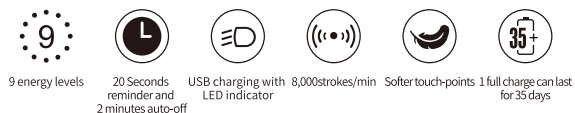

Size: 96.1*82.6*32.3mm (L*W*H)
Weight: 78g
Power source: DC 5V USB charging
Battery type: DC3.7V, 250mAh, lithium battery
Material: FDA Grade Silicone and ABS