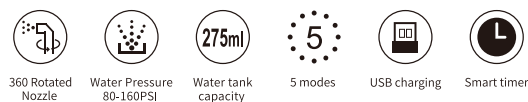

Weight: 276g
Handle size: 85.7*71.7*225.2mm (L*W*H)
Power source: DC5V,USB charging (Magnetic port)
Battery type: 3.7V,1600mAh lithium battery