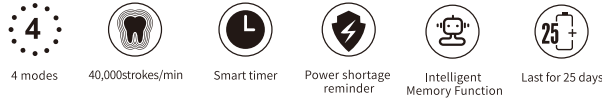

SG-958 IPX7

- Up to 40,000 strokes/min, Super effective cleaning;
- 5 brushing modes offer varying oral care needs.
- Battery power indication

weight:79g
 Size:27.6*26*227mm (L*W*H)
 Power source:DC5V,USB charging
 Battery type: 3.7V,260mAh lithium battery

SG-548 IPX7

- Up to 38,000 strokes/min, Super effective cleaning;
- Multi brushing modes offer varying oral care needs.
- 3-4 hours fast charging brings 25 days long-lasting battery life;

weight:43g
 Size: φ20*227mm
 Power source:DC5V USB charging
 Battery type:1.2V,600mAh Ni-MH battery

PRO SONIC SERIES

SEAGO GROUP
赛嘉集团
SINCE 2003

SG-551 IPX7

- Up to 40,000 strokes/min, Super effective cleaning;
- Multi brushing modes offer varying oral care needs.

weight: 57g
 Size: 19.6*20.4*210mm (L*W*H)
 Power source: DC5V, USB charging
 Battery type: 3.7V, 260mAh lithium battery