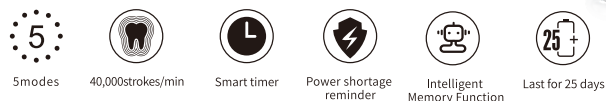

SEAGO GROUP
赛嘉集团
SINCE 2003

SG-2303 IPX7

- Supercharged lithium battery, full charged 4 hours can last for 60 days (twice of 2mins a day).
- 5 brushing modes offer varying oral care needs.
- Battery power indication

New Arrival

weight:77g
 Size:22.6*23.8*230mm (L*W*H)
 Power source:DC5V,USB charging
 Battery type: 3.7V,700mAh lithium battery

SG-507 IPX7

- Up to 40,000 strokes/min, Super effective cleaning;
- 5 brushing modes offer varying oral care needs.
- Wireless charging stand is optional

weight:77.5g
 Size:25.6*25.5*225mm (L*W*H)
 Power source: DC5V,USB charging & wireless charging
 Battery type:3.7V,260mAh lithium battery
 Optional:USB charging or inductive charging

PRO SONIC SERIES

SEAGO GROUP
赛嘉集团
SINCE 2003

SG-958 IPX7

- Up to 40,000 strokes/min, Super effective cleaning;
- 5 brushing modes offer varying oral care needs.
- Battery power indication

weight:79g
 Size:27.6*26*227mm (L*W*H)
 Power source:DC5V,USB charging
 Battery type: 3.7V,260mAh lithium battery