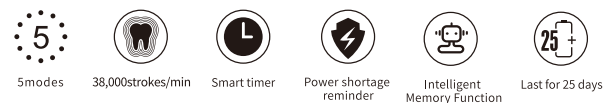

SG-958 IPX7

- Up to 40,000 strokes/min, Super effective cleaning;
- 5 brushing modes offer varying oral care needs.
- Battery power indication

weight:79g
 Size:27.6*26*227mm (L*W*H)
 Power source:DC5V,USB charging
 Battery type: 3.7V,260mAh lithium battery

SG-548 IPX7

- Up to 38,000 strokes/min, Super effective cleaning;
- Multi brushing modes offer varying oral care needs.
- 3-4 hours fast charging brings 25 days long-lasting battery life;

weight:43g
 Size: φ20*227mm
 Power source:DC5V USB charging
 Battery type:1.2V,600mAh Ni-MH battery

PRO SONIC SERIES

SEAGO GROUP
赛嘉集团
SINCE 2003

SG-551 IPX7

- Up to 40,000 strokes/min, Super effective cleaning;
- Multi brushing modes offer varying oral care needs.

weight: 57g
 Size: 19.6*20.4*210mm (L*W*H)
 Power source: DC5V, USB charging
 Battery type: 3.7V, 260mAh lithium battery